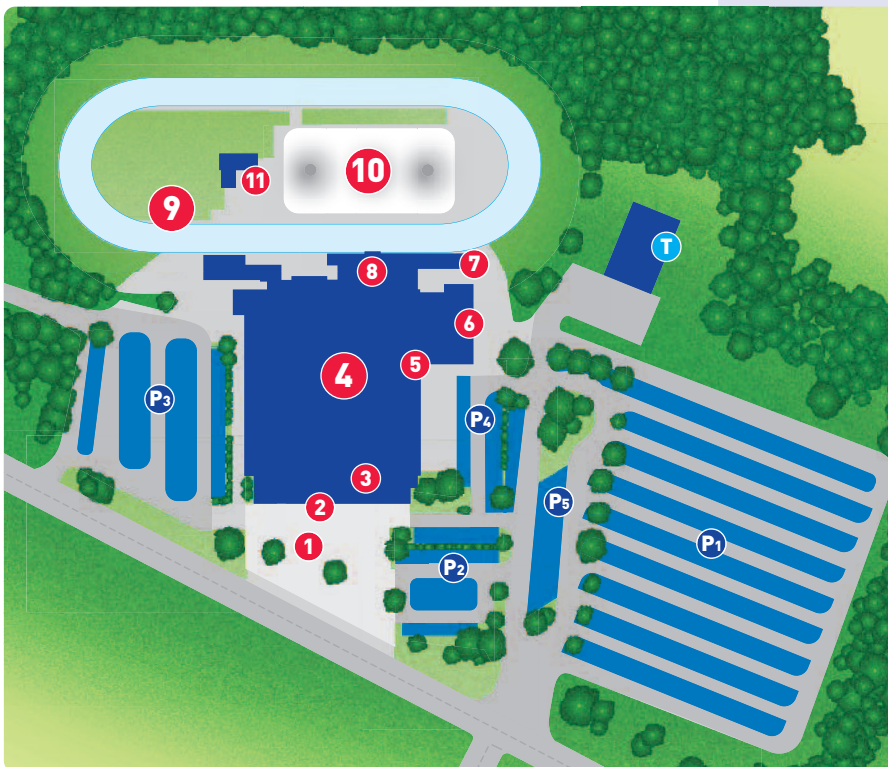

- Airport Weeze ca. 35 km
- Airport Düsseldorf Intern. ca. 41 km
- Köln Bonn Airport ca. 88 km

Insgesamt stehen unseren Besuchern **1.500 kostenlose Parkplätze** zur Verfügung

- 1 Vorplatz
- 2 Haupteingang
- 3 Foyer/Kassen
- 4 Eventhalle
- 5 Künstlergarderoben
- 6 Logistik/Technik
- 7 Verwaltung
- 8 Restaurant
- 9 Außenarena
- 10 Großzelt
- 11 Außengastronomie
- T Technikhalle/Lager
- P1 Parkbereich 1-PKW
- P2 Parkbereich 2-PKW
- P3 Parkbereich 3-PKW
- P4 Parkbereich 4-Nightliner/Crew
- P5 Parkbereich 5-Busse

# In the heart of the Lower Rhine area - near the Rhine-Ruhr metropolises...

The Grefrather EisSport & EventPark, located directly in the heart of the Lower Rhine area (North-Rhine Westphalia), is an efficient event centre and has been offering space for all kinds of events for more than 40 years. More than 2 million people live in its catchment area.

The Grefrather EisSport & EventPark is located in direct vicinity of the following motorways:

- A40, exit 3 Wankum/Grefrath
- A61, exit 5 Nettetal/Grefrath

There are optimal connections to the following airports:

- Airport Weeze approx. 35 km
- Airport Düsseldorf Intern. approx. 41 km
- Airport Cologne Bonn, approx. 88 km

**1,500 free parking spaces** are available for our visitors

- 1** Forecourt
- 2** Main entrance
- 3** Foyer/cash desks
- 4** Event hall
- 5** Artist's cloakrooms
- 6** Logistics/engineering
- 7** Administration
- 8** Restaurant
- 9** Outside arena
- 10** Large tent
- 11** Open-air restaurants
  
- T** Technology hall/storage room
  
- P1** Parking area 1 - passenger cars
- P2** Parking area 2 - passenger cars
- P3** Parking area 3 - passenger cars
- P4** Parking area 4 - night-liner/crew
- P5** Parking area 5 - buses