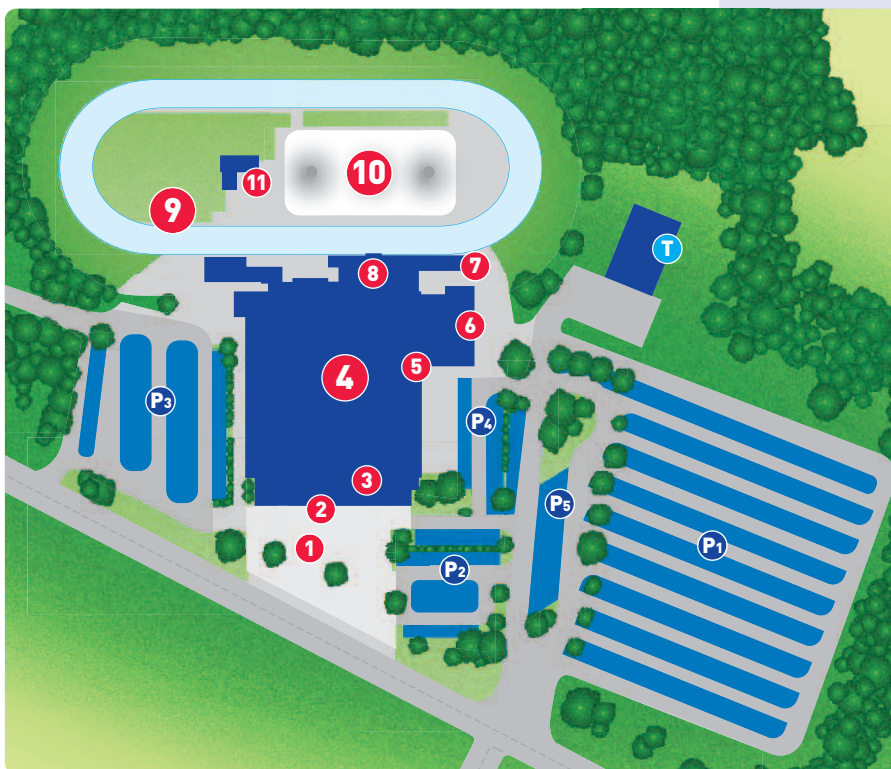

Der Grefrather EisSport & EventPark liegt in unmittelbarer Nähe zu den folgenden Autobahnen:

- A40, Abfahrt 3 Wankum/Grefrath
- A61, Abfahrt 5 Nettetal/Grefrath

Optimale Anbindungen bestehen zu folgenden Flughäfen:

- Airport Weeze ca. 35 km
- Airport Düsseldorf Intern. ca. 41 km
- Köln Bonn Airport ca. 88 km

Insgesamt stehen unseren Besuchern **1.500 kostenlose Parkplätze** zur Verfügung

- 1 Vorplatz
- 2 Haupteingang
- 3 Foyer/Kassen
- 4 Eventhalle
- 5 Künstlergarderoben
- 6 Logistik/Technik
- 7 Verwaltung
- 8 Restaurant
- 9 Außenarena
- 10 Großzelt
- 11 Außengastronomie
- T Technikhalle/Lager
- P1 Parkbereich 1-PKW
- P2 Parkbereich 2-PKW
- P3 Parkbereich 3-PKW
- P4 Parkbereich 4-Nightliner/Crew
- P5 Parkbereich 5-Busse

# In the heart of the Lower Rhine area - near the Rhine-Ruhr metropolises...

The Grefrather EisSport & EventPark, located directly in the heart of the Lower Rhine area (North-Rhine Westphalia), is an efficient event centre and has been offering space for all kinds of events for more than 40 years. More than 2 million people live in its catchment area.

The Grefrather EisSport & EventPark is located in direct vicinity of the following motorways:

- A40, exit 3 Wankum/Grefrath
- A61, exit 5 Nettetal/Grefrath

There are optimal connections to the following airports: